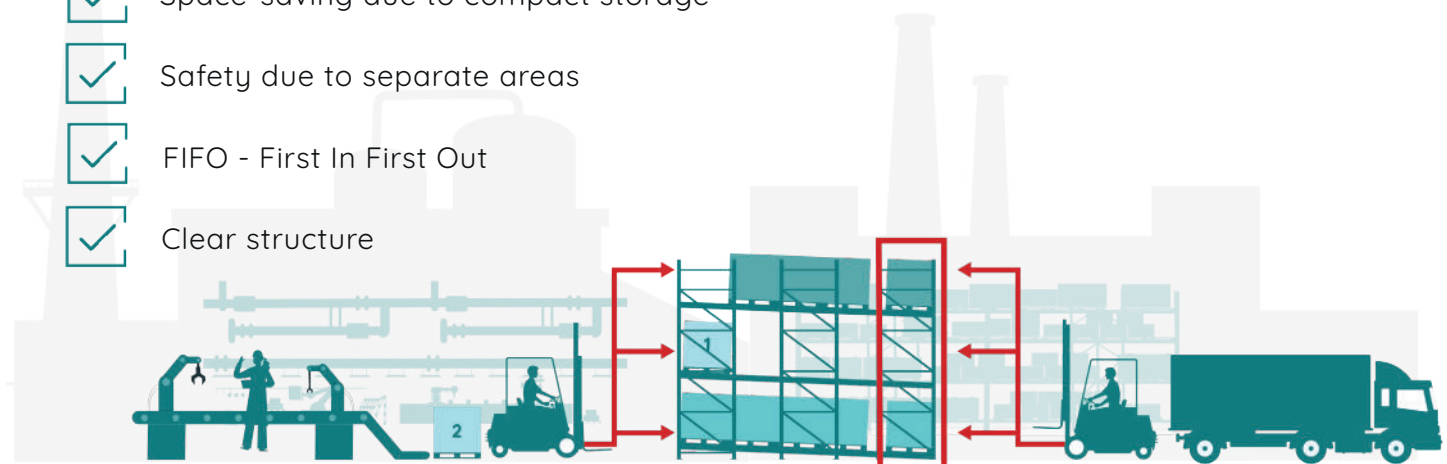

BITO Pallet Live Storage System

Outgoing goods

A BIT OF
PRODUCTS.

Are you familiar with this?

- Time wasted searching for pallets
- Mutual blocking of the forklifts
- Incorrect batch sequences

The workflow between production and dispatch is simply not running smoothly. Finished products are stored crosswise, batch sequences are not adhered to and there are mutual obstructions during storage and retrieval processes. All avoidable scenarios that are not only annoying, but also cost time and money.

Fortunately, we have the solution!

- Process acceleration due to shorter transport routes
- Space-saving due to compact storage
- Safety due to separate areas
- FIFO - First In First Out
- Clear structure

With our compact pallet live storage system - PLS for short - the workflow is organized efficiently, the available space is used optimally and even the FIFO principle is taken to heart. From now on, storage and retrieval processes no longer get in each other's way and the pallets are always clearly arranged in one area at the retrieval point. Work can flow again, saving time, money and nerves.