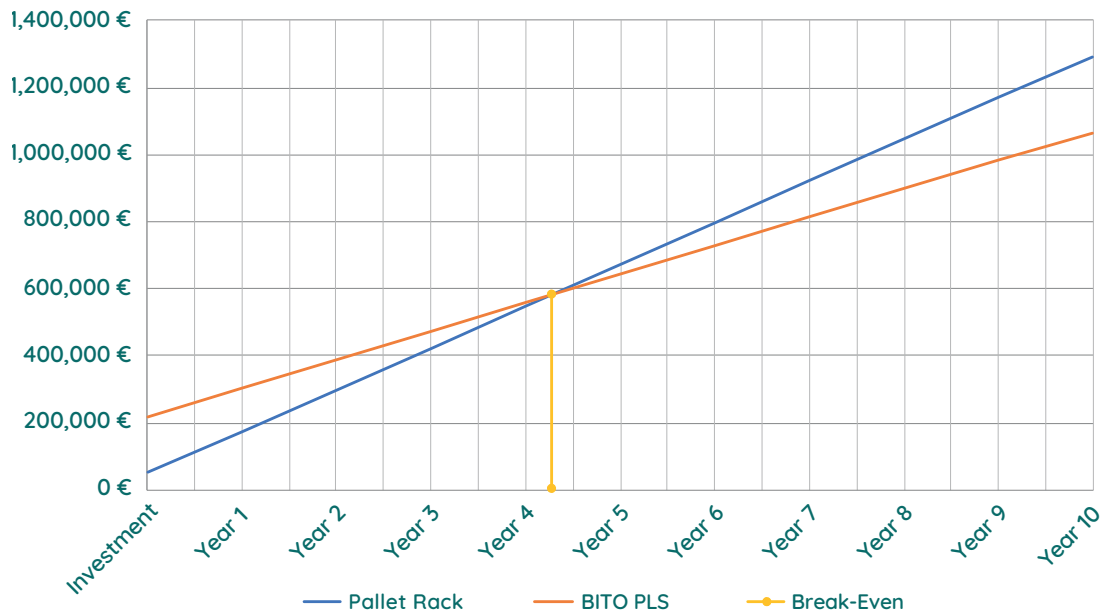

Compare for yourself

Palett Rack

Requires an area of approx. **1.000 m²**

Approx. **55 m** of transport routes are required for storage and retrieval processes

BITO PLS

Requires an area of approx. **500 m²**

Approx. **25 m** of transport routes are required for storage and retrieval processes

Conclusion

In this example with the BITO pallet live storage system, an area optimisation of approx. 50% and a reduction in routes of approx. 45% can be achieved. The ROI analysis shows that the initially higher investment in the BITO pallet live storage system has already been amortised after 4.3 years.